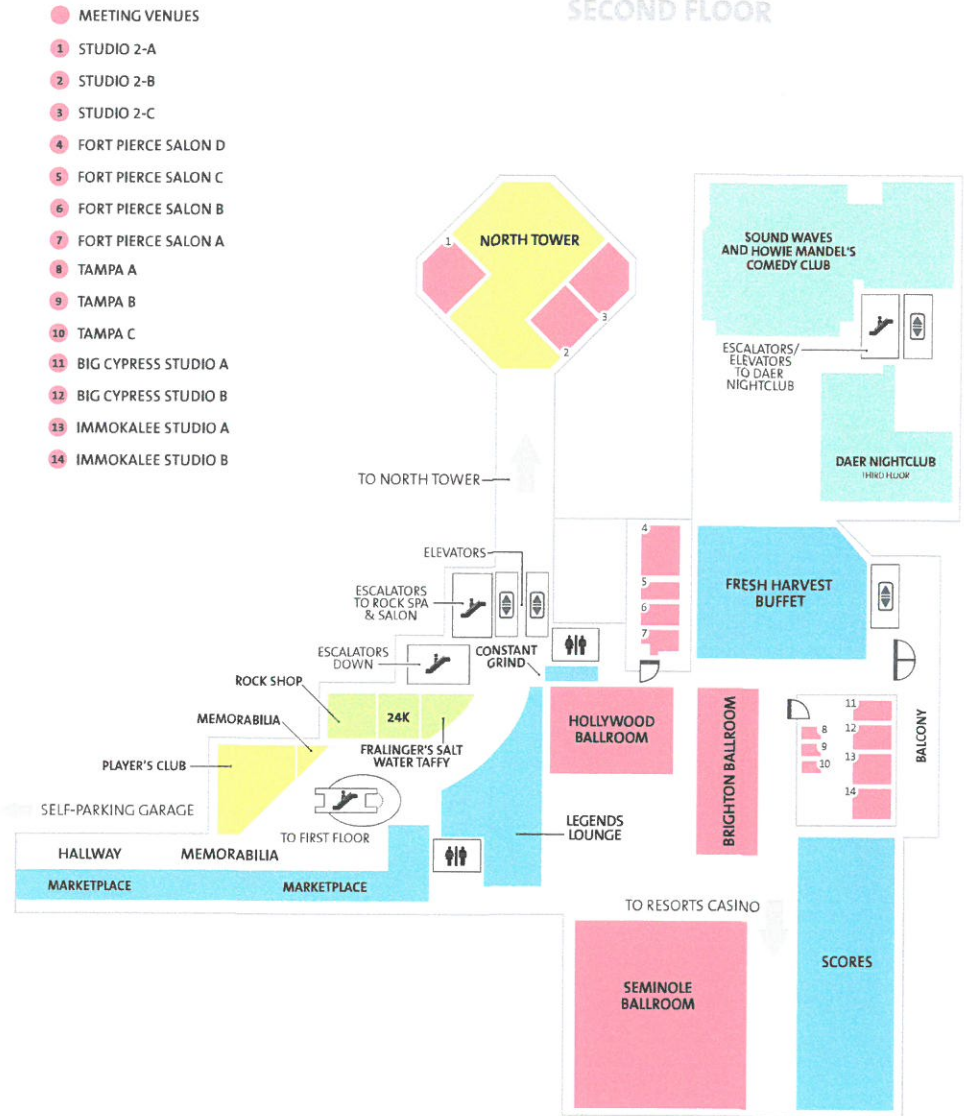

# THE STAGE IS SET

## MAP KEY

- BARS & RESTAURANTS
- CASINO FLOOR
- SPECIALTY GAMING
- POINT OF INTEREST
- RETAIL SHOPS
- ENTERTAINMENT VENUES

- Elevator
- Escalator
- Bathroom
- Door

## FIRST FLOOR

## SECOND FLOOR

- MEETING VENUES
- 1 STUDIO 2-A
- 2 STUDIO 2-B
- 3 STUDIO 2-C
- 4 FORT PIERCE SALON D
- 5 FORT PIERCE SALON C
- 6 FORT PIERCE SALON B
- 7 FORT PIERCE SALON A
- 8 TAMPA A
- 9 TAMPA B
- 10 TAMPA C
- 11 BIG CYPRESS STUDIO A
- 12 BIG CYPRESS STUDIO B
- 13 IMMOKALEE STUDIO A
- 14 IMMOKALEE STUDIO B