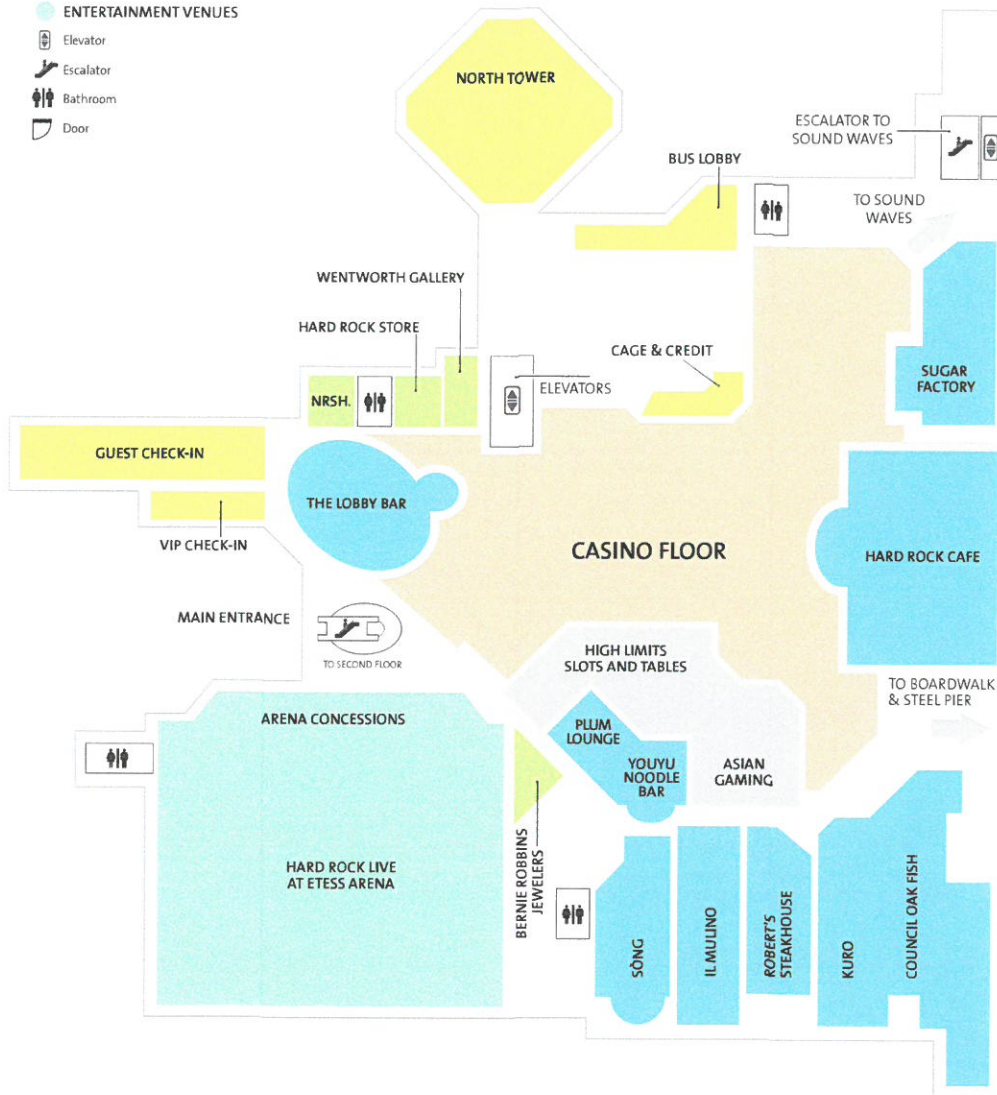

# THE STAGE IS SET

## MAP KEY

- BARS & RESTAURANTS
- CASINO FLOOR
- SPECIALTY GAMING
- POINT OF INTEREST
- RETAIL SHOPS
- ENTERTAINMENT VENUES

- Elevator
- Escalator
- Bathroom
- Door

## FIRST FLOOR

## SECOND FLOOR

- MEETING VENUES
- 1 STUDIO 2-A
- 2 STUDIO 2-B
- 3 STUDIO 2-C
- 4 FORT PIERCE SALON D
- 5 FORT PIERCE SALON C
- 6 FORT PIERCE SALON B
- 7 FORT PIERCE SALON A
- 8 TAMPA A
- 9 TAMPA B
- 10 TAMPA C
- 11 BIG CYPRESS STUDIO A
- 12 BIG CYPRESS STUDIO B
- 13 IMMOKALEE STUDIO A
- 14 IMMOKALEE STUDIO B